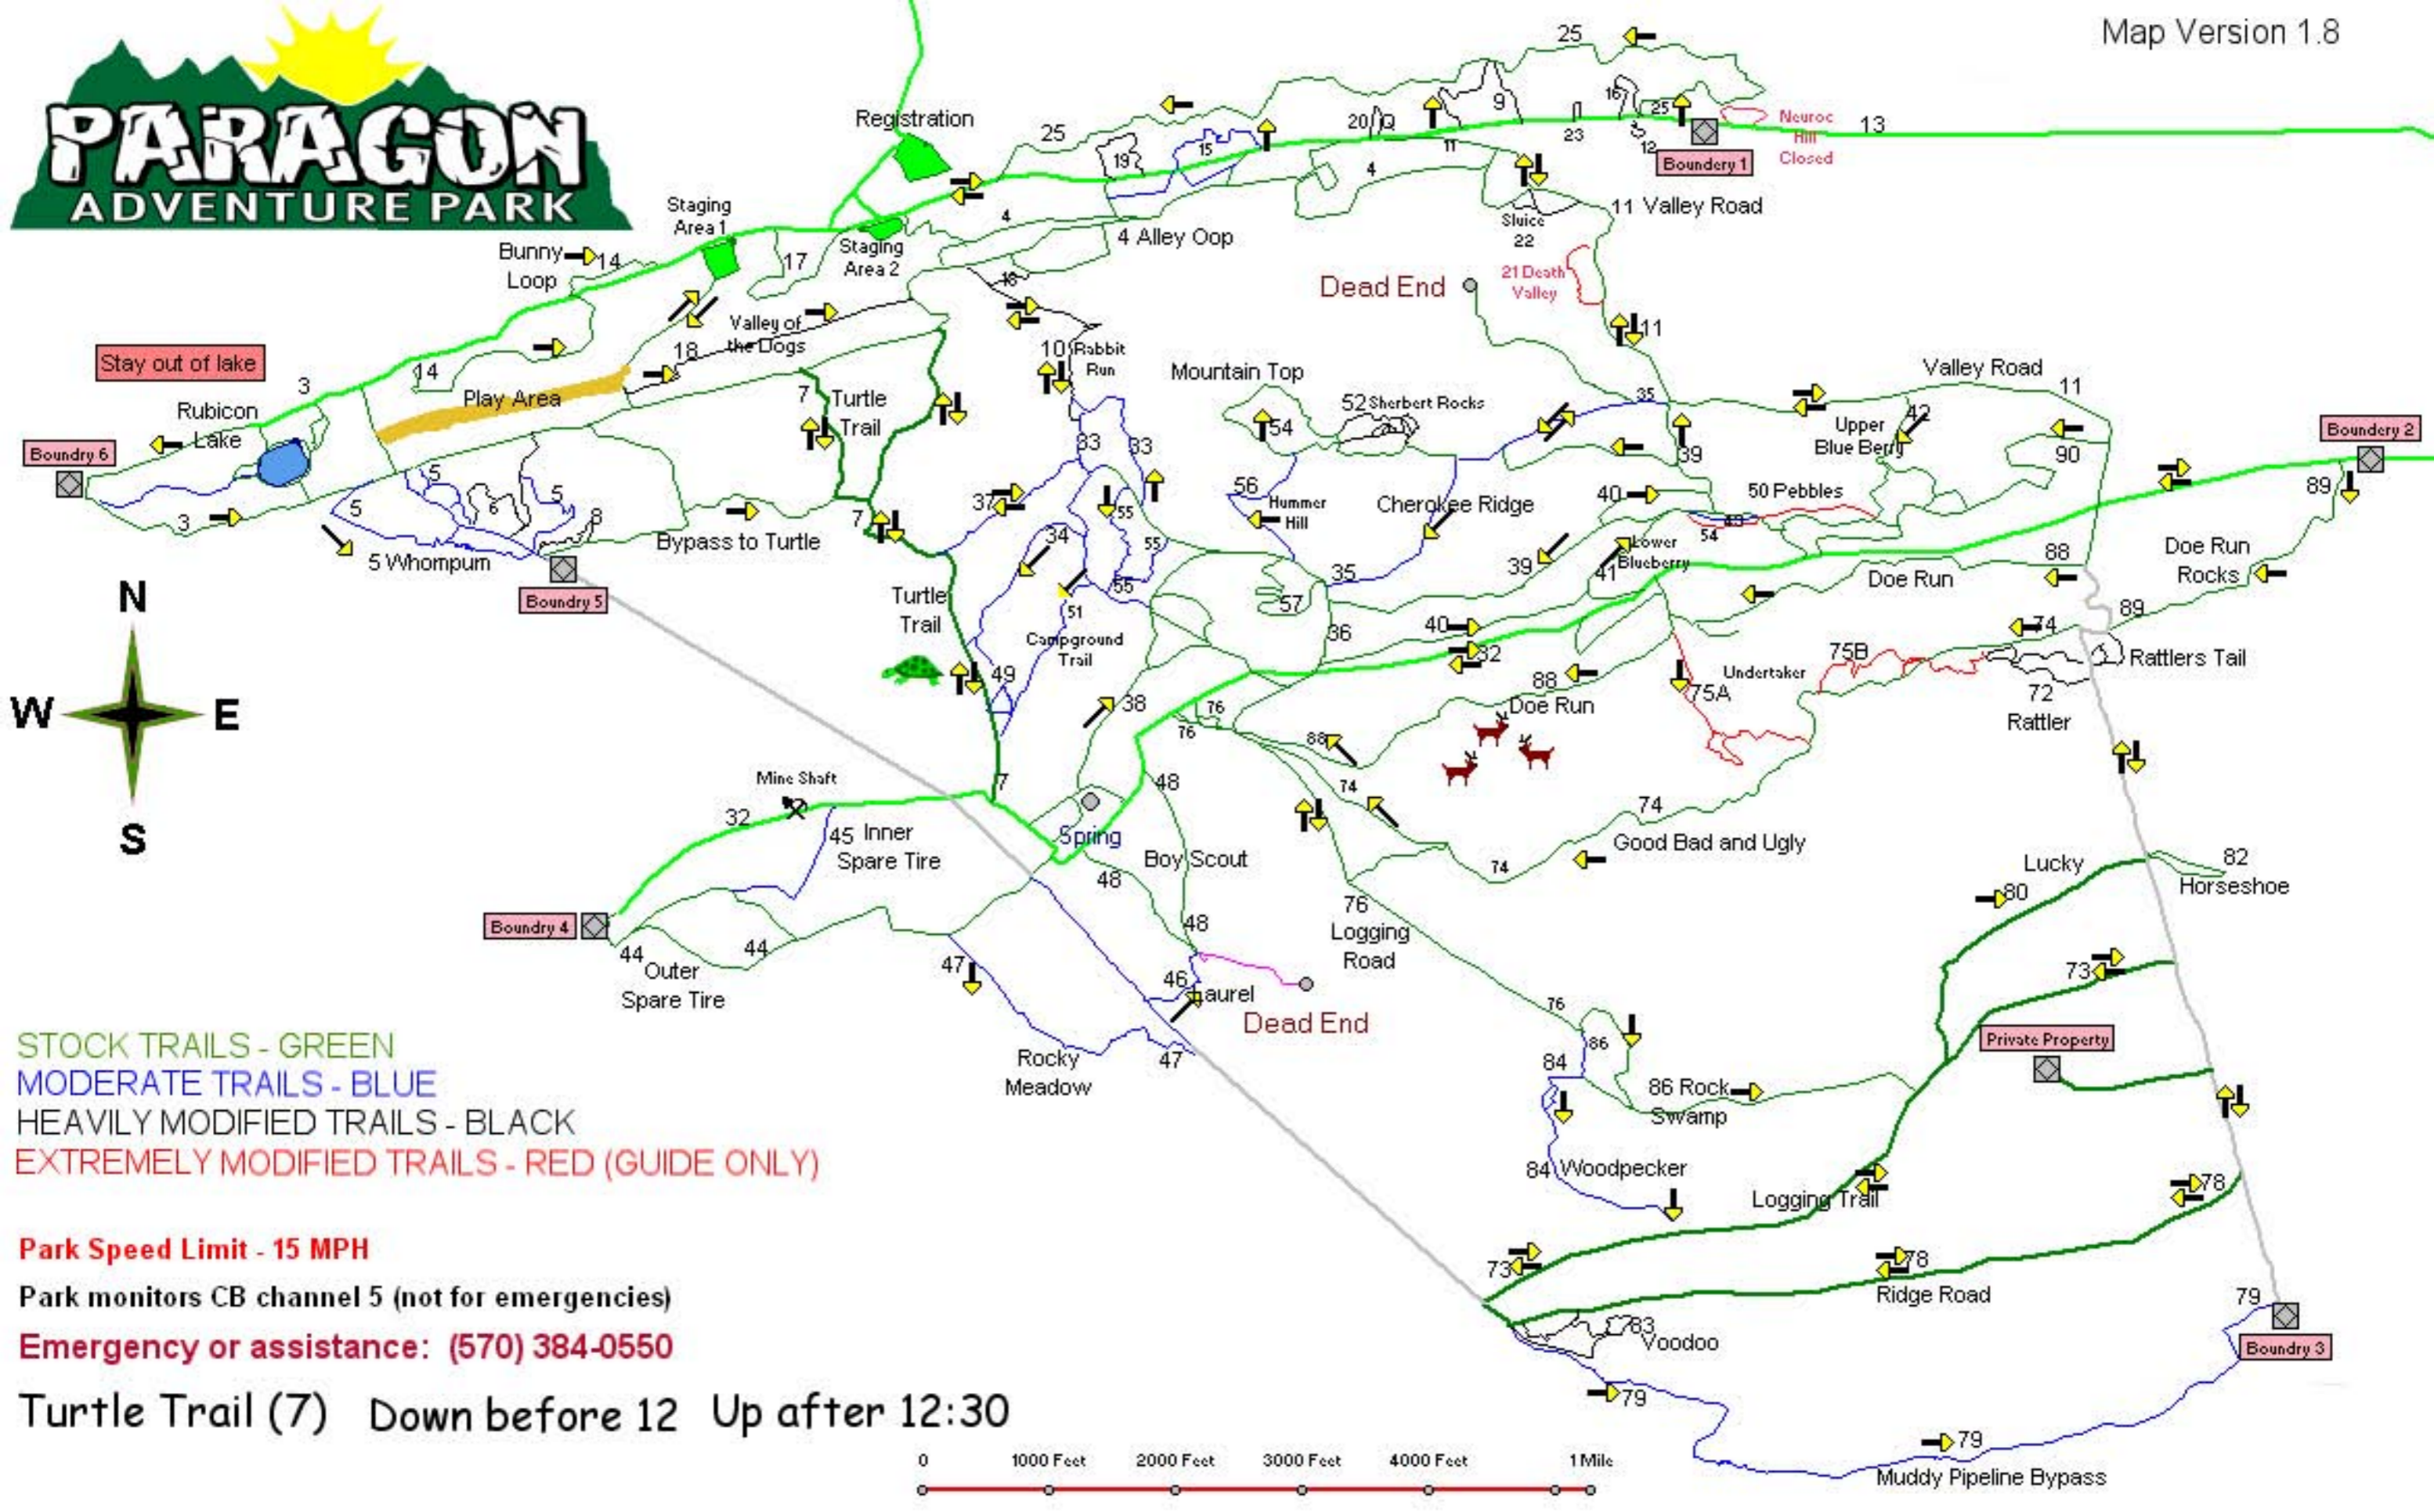

PARAGON ADVENTURE PARK

Stay out of lake

Neuroc Hill Closed

Dead End

Dead End

Private Property

STOCK TRAILS - GREEN
 MODERATE TRAILS - BLUE
 HEAVILY MODIFIED TRAILS - BLACK
 EXTREMELY MODIFIED TRAILS - RED (GUIDE ONLY)

Park Speed Limit - 15 MPH
 Park monitors CB channel 5 (not for emergencies)
Emergency or assistance: (570) 384-0550

Turtle Trail (7) Down before 12 Up after 12:30